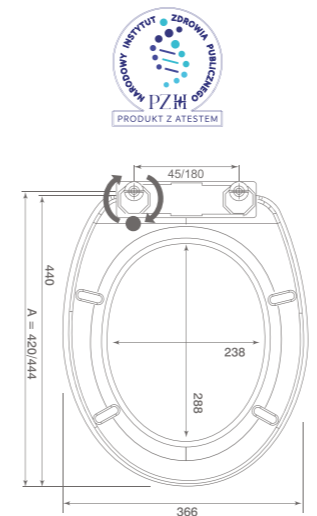

DESKI MDF

PP POLIPROPYLEN | PP POLYPROPYLENE

DUAL

DUROPLAST | DUROPLAST

2 systemy montażu
2 assembly systems

PP POLIPROPYLEN | PP POLYPROPYLENE

DUROPLAST FOTO

80302

LILIA

POLIPROPYLEN | POLYPROPYLENE