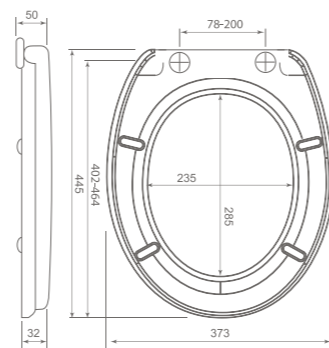

2 systemy montażu
2 assembly systems

80802