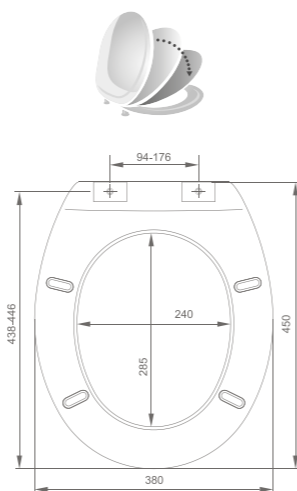

DESKI MDF

PP POLIPROPYLEN | PP POLYPROPYLENE

DUAL

DUROPLAST | DUROPLAST

2 systemy montażu
2 assembly systems

PP POLIPROPYLEN | PP POLYPROPYLENE

DUROPLAST FOTO

80302

LILIA

POLIPROPYLEN | POLYPROPYLENE