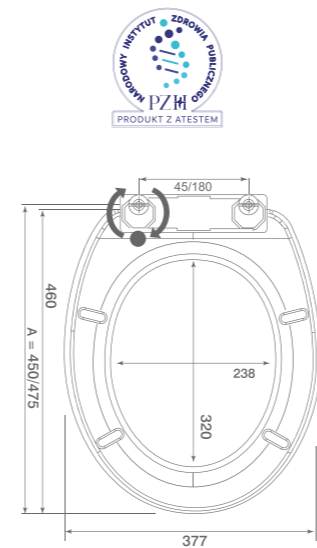

DUAL

DUROPLAST | DUROPLAST

2 systemy montażu
2 assembly systems

80802