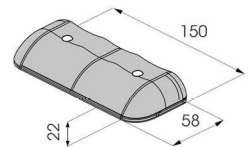

Packing **1 pz / box**
L = 48.000 mm

BKH7507211

Length **4.000 mm**
Packing **6 pz / bag**

BKH7507511

TO INSTALL WITH BKH7561011

Packing **50 pz / box**
Colour **B I J L**

BKH7507811

TO INSTALL WITH BKH7561011