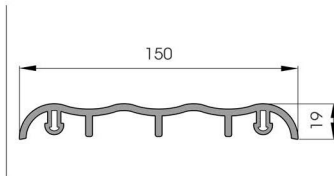

Soft but strong material.
Innovative and simple design.

BUMPER 150

BKH7507111

Packing **1 pz / box**
L = 25.000 mm
Colour **I J L**

BKH7507112

Length **4.000 mm**
Packing **6 pz / box**
Colour **B**

BKH7507311

Packing **1 pz / box**
L = 48.000 mm

BKH7507211

Length **4.000 mm**
Packing **6 pz / bag**

BKH7507511

TO INSTALL WITH BKH7561011

Packing **50 pz / box**
Colour **B I J L**

BKH7507811

TO INSTALL WITH BKH7561011