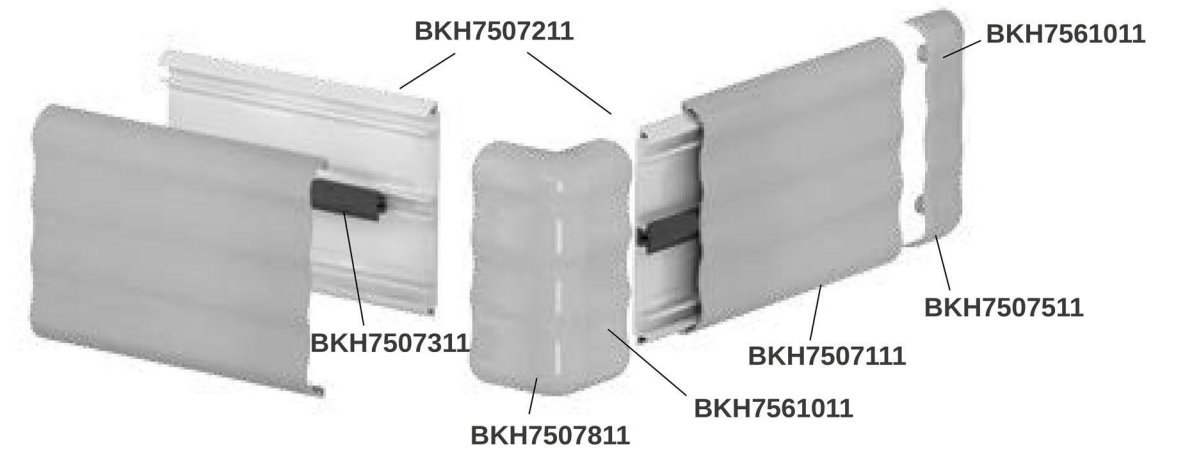

Soft but strong material.
Innovative and simple design.

BUMPER 150

BKH7507111

Packing **1 pz / box**
L = 25.000 mm
Colour **I J L**

BKH7507112

Length **4.000 mm**
Packing **6 pz / box**
Colour **B**

BKH7507311

Packing **1 pz / box**
L = 48.000 mm

BKH7507211

Length **4.000 mm**
Packing **6 pz / bag**

BKH7507511

TO INSTALL WITH BKH7561011

Packing **50 pz / box**
Colour **B I J L**

BKH7507811

TO INSTALL WITH BKH7561011