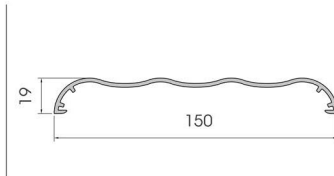

Soft but strong material.
Innovative and simple design.

BUMPER 150

BKH7507111

Packing **1 pz / box**
L = 25.000 mm
Colour **I J L**

BKH7507112

Length **4.000 mm**
Packing **6 pz / box**
Colour **B**

BKH7507311

Packing **1 pz / box**
L = 48.000 mm

BKH7507211

Length **4.000 mm**
Packing **6 pz / bag**

BKH7507511

TO INSTALL WITH BKH7561011

Packing **50 pz / box**
Colour **B I J L**

BKH7507811

TO INSTALL WITH BKH7561011