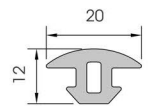

Soft but strong material.
Innovative and simple design.

BUMPER 150

BKH7507111

Packing **1 pz / box**
L = 25.000 mm
Colour **I J L**

BKH7507112

Length **4.000 mm**
Packing **6 pz / box**
Colour **B**

BKH7507311

Packing **1 pz / box**
L = 48.000 mm

BKH7507211

Length **4.000 mm**
Packing **6 pz / bag**

BKH7507511

TO INSTALL WITH BKH7561011

Packing **50 pz / box**
Colour **B I J L**

BKH7507811

TO INSTALL WITH BKH7561011