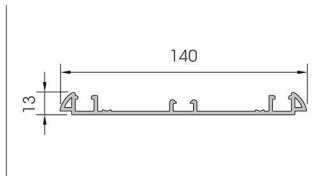

Soft but strong material.
Innovative and simple design.

BUMPER 150

BKH7507111

Packing **1 pz / box**
L = 25.000 mm
Colour **I J L**

BKH7507112

Length **4.000 mm**
Packing **6 pz / box**
Colour **B**

BKH7507311

Packing **1 pz / box**
L = 48.000 mm

BKH7507211

Length **4.000 mm**
Packing **6 pz / bag**

BKH7507511

TO INSTALL WITH BKH7561011

Packing **50 pz / box**
Colour **B I J L**

BKH7507811

TO INSTALL WITH BKH7561011