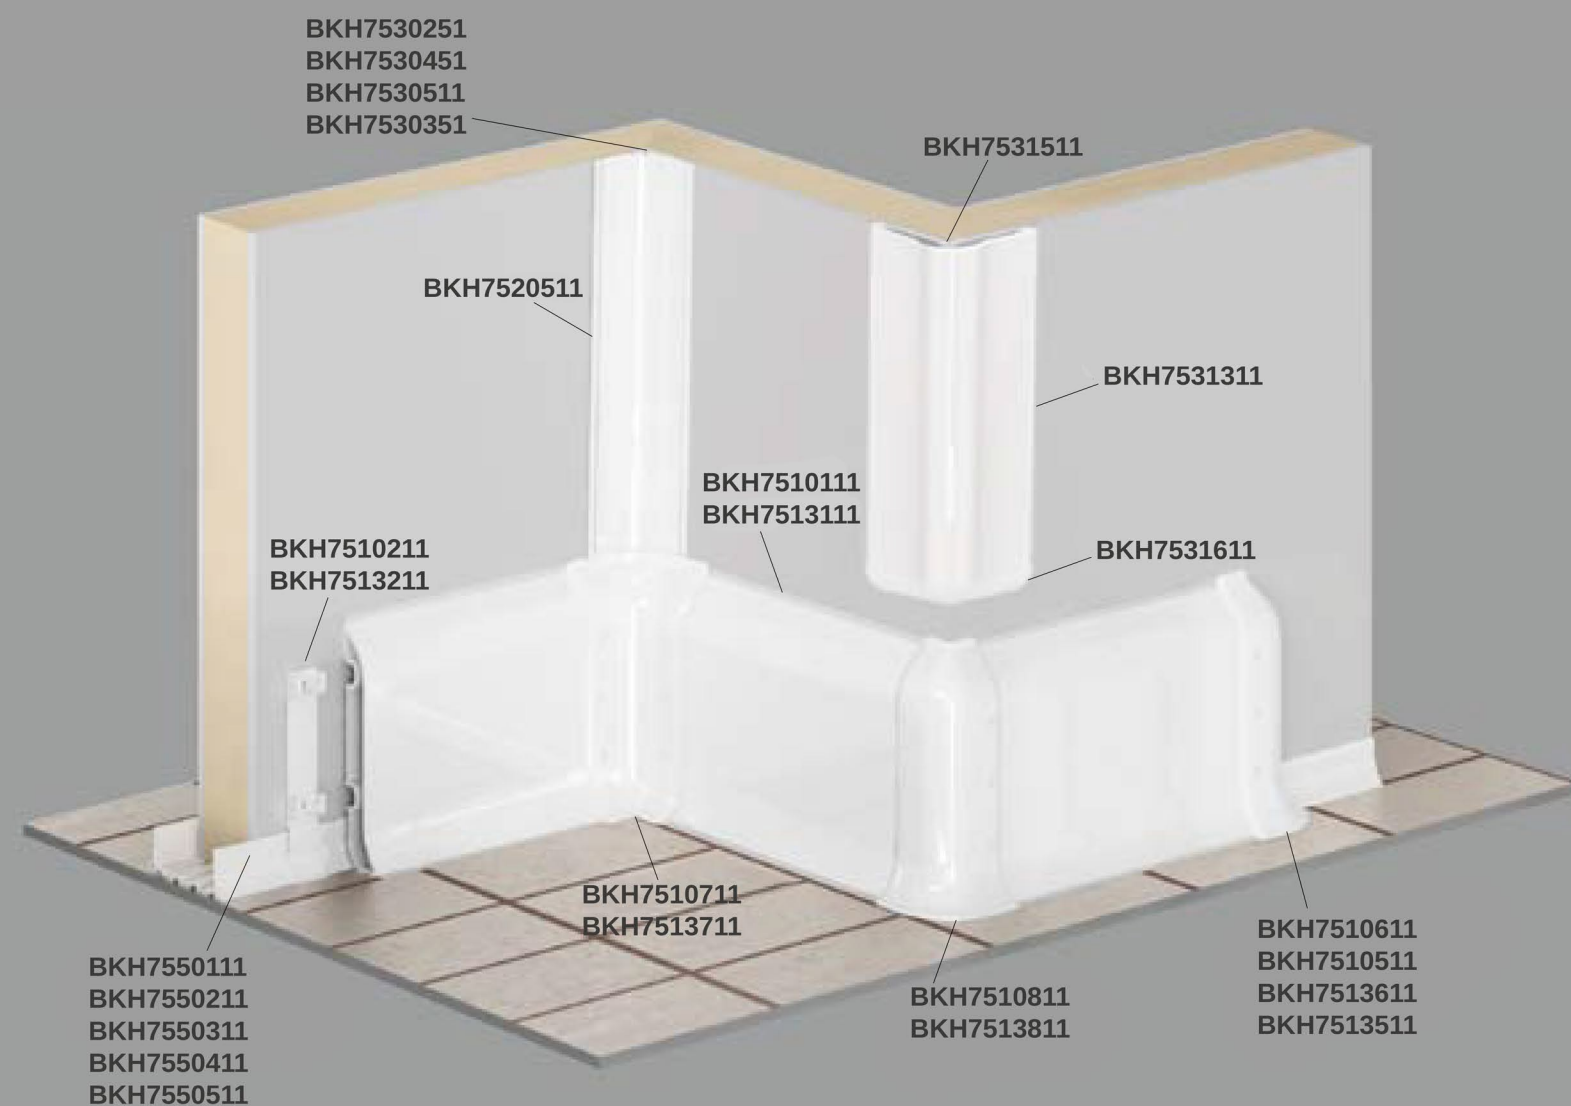

KERB

To install with Channels CH and CU

A large size protection system, ideal for walls and panels. Easy to install and clean. Fully equipped with corner caps and buttons.

BKH7510111

Length **4.000 mm**
 Packing **3 pz / box**
 Colour **B C E**

BKH7510211

TO INSTALL WITH BKH7560711 OR BKH7561511

Packing **50 pz / box**
 Colour **K**

BKH7510911

TO INSTALL WITH BKH7560711 OR BKH7561511

Packing **20 pz / box**
 Colour **B E**

BKH7510711

TO INSTALL WITH BKH7560711 OR BKH7561511